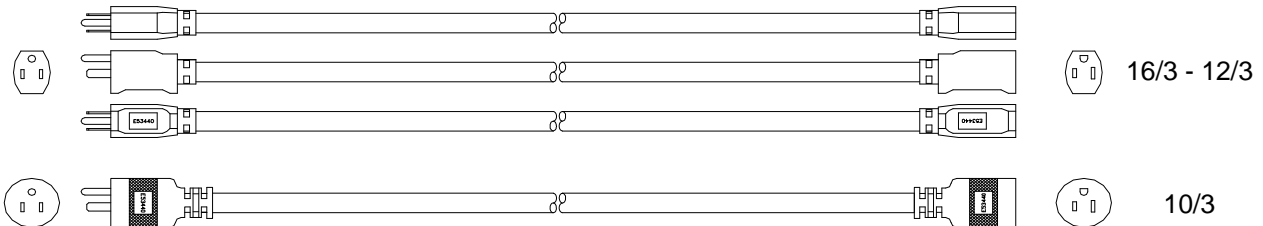

CATALOG NUMBER: See table below
DESCRIPTION: POLAR/SOLAR® extension cord with power indicator light in the cord connector
APPROVALS: UL Listed and CSA Certified (16-12 ga) Outdoor Use Cord Set

CONSTRUCTION PARAMETERS:

Cable type: SJEOOW, see table below for gauge
 Cable jacket material: TPE, yellow
 Cord rating: Hard Usage per the National Electrical Code
 Cable legend type: Indent print

Attachment plug configuration: NEMA 5-15P
 Cord connector configuration: NEMA 5-15R
 Plug and connector material: Clear PVC, with neon power indicator lamp in the connector

ELECTRICAL AND ENVIRONMENTAL PROPERTIES:

Cable temperature rating: -50 to +105 °C
 Nominal operating voltage: 125 VAC
 Maximum operating current: See table below

Catalog no.	Gauge	Length	Current rating	Case qty	UPC
12870002	16/3	25 ft	13A	12	0 29892 01287 8
12880002		50 ft		12	0 29892 01288 5
12890002		100 ft	10A	6	0 29892 01289 2
14840002	14/3	10 ft	15A	24	0 29892 01484 1
14870002		25 ft		12	0 29892 01487 2
14880002		50 ft		6	0 29892 01488 9
14890002		100 ft		13A	6
16870002	12/3	25 ft	15A	12	0 29892 01687 6
16880002		50 ft		6	0 29892 01688 3
16890002		100 ft		4	0 29892 01689 0
17870002	10/3	25 ft		6	0 29892 01787 3
17880002		50 ft		4	0 29892 01788 0
17890002		100 ft		3	0 29892 01789 7