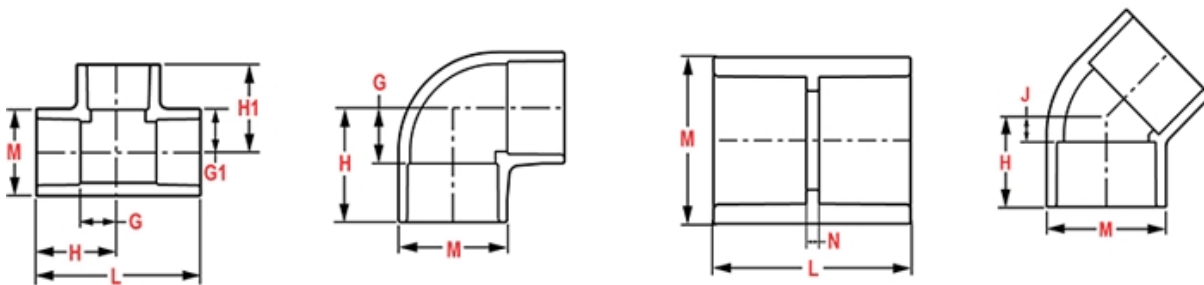

Weight(gm): 15

Size: 1"X3/4"

Color: WHITE

Material: PVC

Connection Spigot x Socket
Type Reduction

Injection Molded Dimension References:

- G** = (LAYING LENGTH) intersection of center lines to bottom of socket/thread; 90° elbows, tees, crosses; ± 1/32 inch.
- H** = Intersection of center lines to face of fitting; 90° elbows tees, crosses; ± 1/32 inch.
- J** = Intersection of center lines to bottom of socket/thread; 45° elbows; ± 1/32 inch
- L** = Overall length of fittings; ± 1/16 inch.
- M** = Outside diameter of socket/thread hub; ± 1/16 inch.
- N** = Socket bottom to socket bottom; couplings; ± 1/16 inch.
- W** = Height of cap; ± 1/16 inch

Typical Molded Dimension References

The information printed here is based on current information & product design at the time of publication and is subject to change without notification. Spears® ongoing commitment to product improvement may result in some variation. No representation, guarantees or warranties of any kind are as to its accuracy, suitability for particular application or results to be obtained therefrom. For verification of technical data or additional information, please contact Spears® Technical Service Department :: WEST COAST : (818) 364-1611 - EAST COAST : (717) 938-9006