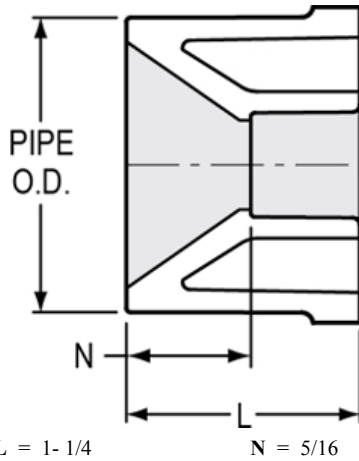

Part No: 437-131

Schedule 40 White

Bushing

Desc: 1X3/4 PVC RED BUSH SPIGOTXSOC SCH40

MSRP: 1.35

Part Code: 040

Weight(lbs): 0.033

Weight(kg): 0.015

Weight(gm): 15

Size: 1"X3/4"

Color: WHITE

Material: PVC

Connection Spigot x Socket
Type Reduction

Injection Molded Dimension References:

- G** = (LAYING LENGTH) intersection of center lines to bottom of socket/thread; 90° elbows, tees, crosses; ± 1/32 inch.
- H** = Intersection of center lines to face of fitting; 90° elbows tees, crosses; ± 1/32 inch.
- J** = Intersection of center lines to bottom of socket/thread; 45° elbows; ± 1/32 inch
- L** = Overall length of fittings; ± 1/16 inch.
- M** = Outside diameter of socket/thread hub; ± 1/16 inch.
- N** = Socket bottom to socket bottom; couplings; ± 1/16 inch.
- W** = Height of cap; ± 1/16 inch

Typical Molded Dimension References

The information printed here is based on current information & product design at the time of publication and is subject to change without notification. Spears® ongoing commitment to product improvement may result in some variation. No representation, guarantees or warranties of any kind are as to its accuracy, suitability for particular application or results to be obtained therefrom. For verification of technical data or additional information, please contact Spears® Technical Service Department :: WEST COAST : (818) 364-1611 - EAST COAST : (717) 938-9006