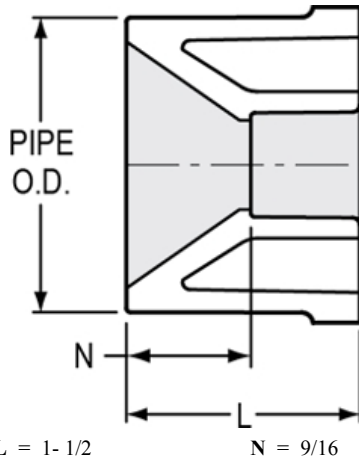

Part No: 437-167

Schedule 40 White

Bushing

Desc: 1-1/4X3/4 PVC RED BUSH SPIGOTXSOC SCH40

MSRP: 1.82

Part Code: 040

Weight(lbs): 0.095

Weight(kg): 0.043

Weight(gm): 43

Size: 1-1/4"X3/4"

Color: WHITE

Material: PVC

Connection Spigot x Socket
Type Reduction

L = 1- 1/2

N = 9/16

Injection Molded Dimension References:

- G** = (LAYING LENGTH) intersection of center lines to bottom of socket/thread; 90° elbows, tees, crosses; ± 1/32 inch.
- H** = Intersection of center lines to face of fitting; 90° elbows tees, crosses; ± 1/32 inch.
- J** = Intersection of center lines to bottom of socket/thread; 45° elbows; ± 1/32 inch
- L** = Overall length of fittings; ± 1/16 inch.
- M** = Outside diameter of socket/thread hub; ± 1/16 inch.
- N** = Socket bottom to socket bottom; couplings; ± 1/16 inch.
- W** = Height of cap; ± 1/16 inch

Typical Molded Dimension References

The information printed here is based on current information & product design at the time of publication and is subject to change without notification. Spears® ongoing commitment to product improvement may result in some variation. No representation, guarantees or warranties of any kind are as to its accuracy, suitability for particular application or results to be obtained therefrom. For verification of technical data or additional information, please contact Spears® Technical Service Department :: WEST COAST : (818) 364-1611 - EAST COAST : (717) 938-9006