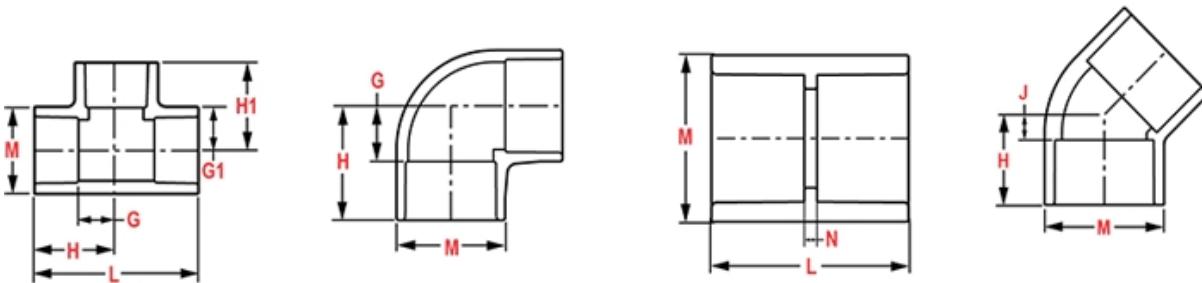

Typical Molded Dimension References

The information printed here is based on current information & product design at the time of publication and is subject to change without notification. Spears® ongoing commitment to product improvement may result in some variation. No representation, guarantees or warranties of any kind are as to its accuracy, suitability for particular application or results to be obtained therefrom. For verification of technical data or additional information, please contact Spears® Technical Service Department :: WEST COAST : (818) 364-1611 - EAST COAST : (717) 938-9006