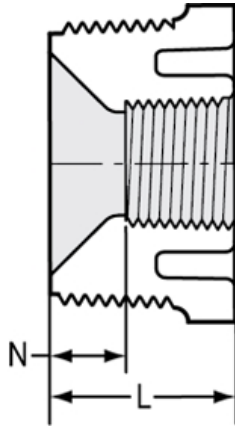

Part No: 439-131

Schedule 40 White

Bushing

Desc: 1X3/4 PVC RED BUSH MPTXFPT SCH40

MSRP: 2.93

Part Code: 040

Weight(lbs): 0.037

Weight(kg): 0.017

Weight(gm): 17

Size: 1"X3/4"

Color: WHITE

Material: PVC

Connection Mipt x Fipt
Type Reduction

L = 1- 1/8

N = 13/32

Injection Molded Dimension References:

- G** = (LAYING LENGTH) intersection of center lines to bottom of socket/thread; 90° elbows, tees, crosses; ± 1/32 inch.
- H** = Intersection of center lines to face of fitting; 90° elbows tees, crosses; ± 1/32 inch.
- J** = Intersection of center lines to bottom of socket/thread; 45° elbows; ± 1/32 inch
- L** = Overall length of fittings; ± 1/16 inch.
- M** = Outside diameter of socket/thread hub; ± 1/16 inch.
- N** = Socket bottom to socket bottom; couplings; ± 1/16 inch.
- W** = Height of cap; ± 1/16 inch

Typical Molded Dimension References

The information printed here is based on current information & product design at the time of publication and is subject to change without notification. Spears® ongoing commitment to product improvement may result in some variation. No representation, guarantees or warranties of any kind are as to its accuracy, suitability for particular application or results to be obtained therefrom. For verification of technical data or additional information, please contact Spears® Technical Service Department :: WEST COAST : (818) 364-1611 - EAST COAST : (717) 938-9006